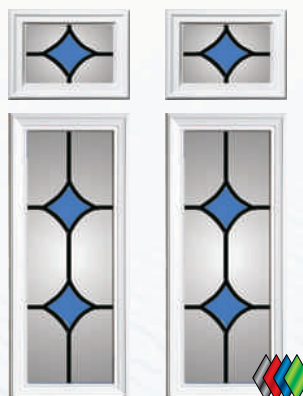

▲ Scallop coloured diamonds