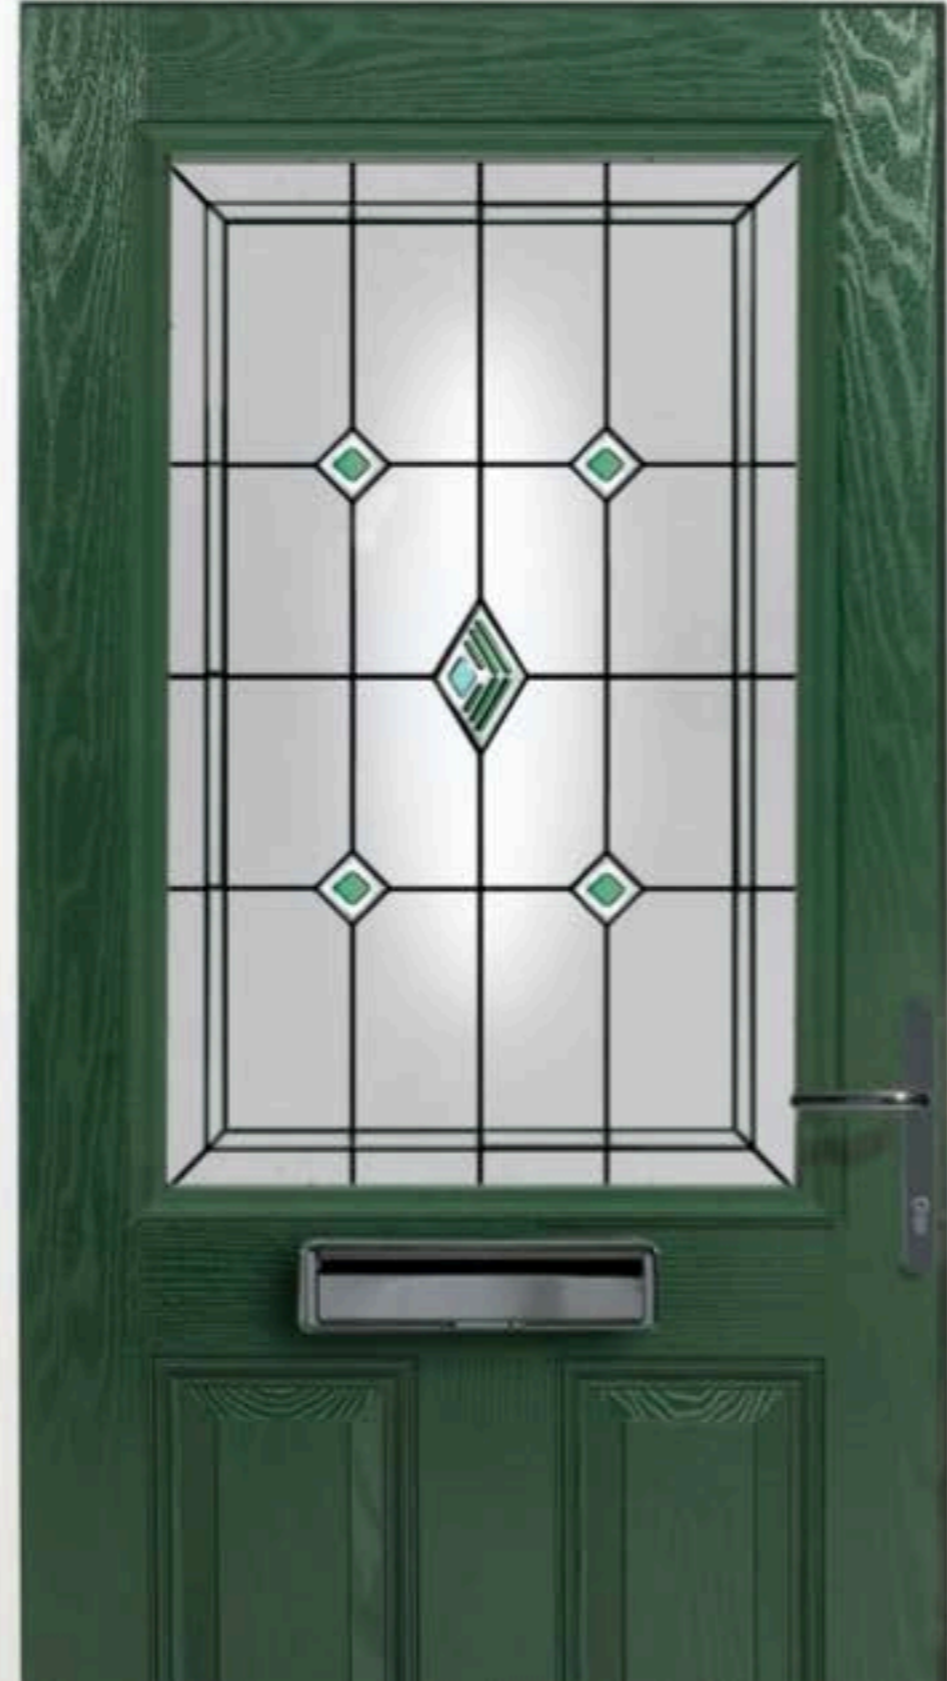

Dominica Green shown with Vario Green Glass