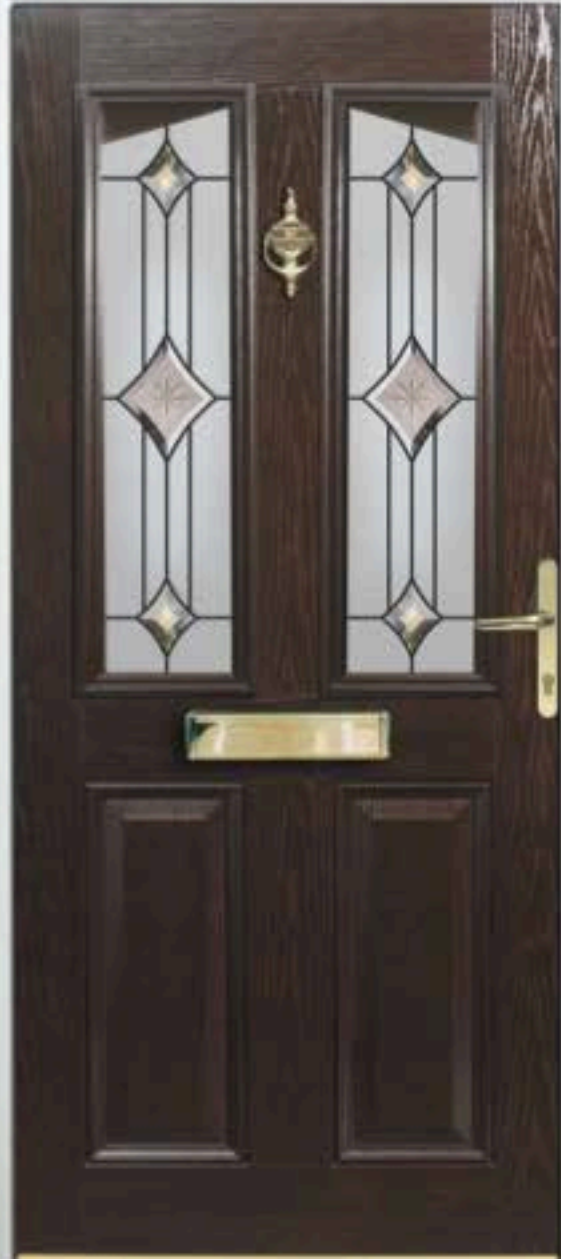

Colour Options

Colour Options

Madeira Rosewood shown with Lamont Glass