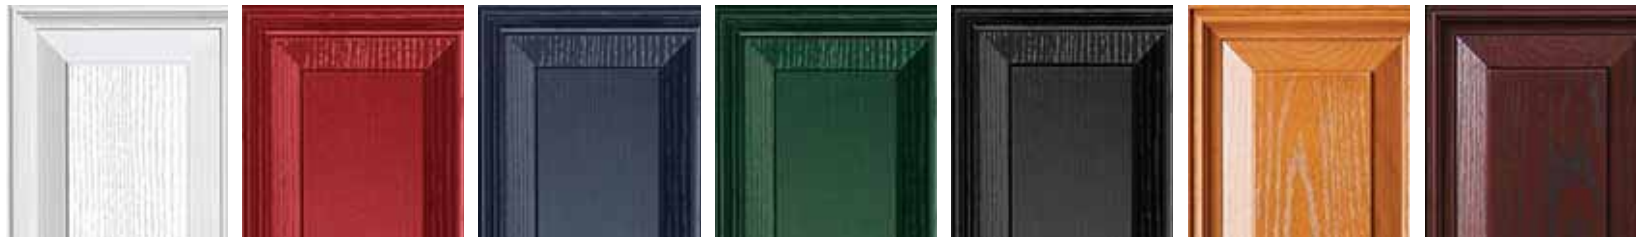

Great choice of colours

As standard, all doors are coloured white on the inside.

We recommend that the doors supplied are supplied with a White PVCu outerframe, however, grain effects in various colours on request.